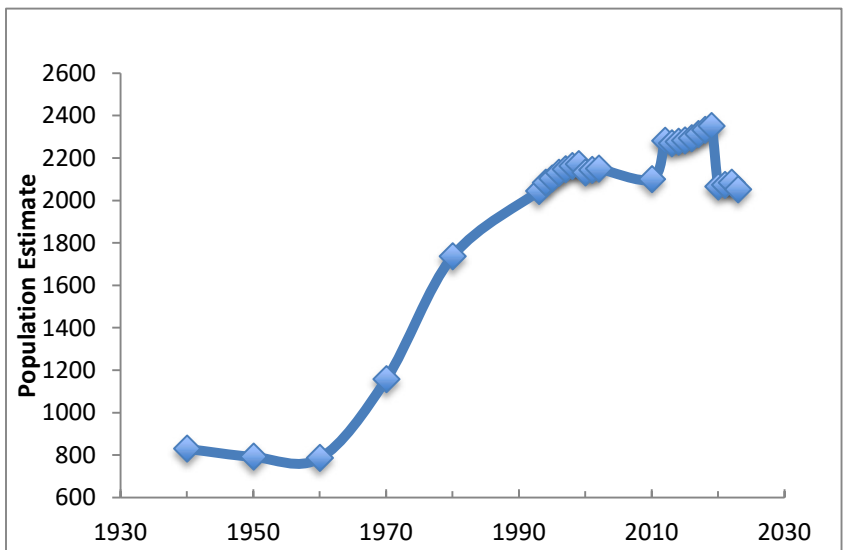

## Avon Township Population Estimates

Year	Population estimate	Household Estimate	Source
1940	830	n/a	Comp Plan 1981
1950	792	n/a	Comp Plan 1981
1960	786	n/a	Comp Plan 1981
1970	1157	367	Comp Plan 1981
1980	1737	588	Comp Plan 1981
1993	2045	635	state demographer
1994	2084	648	state demographer
1995	2104	655	state demographer
1996	2131	667	state demographer
1997	2147	675	state demographer
1998	2163	683	state demographer
1999	2172	689	state demographer
2000	2132	716	Wikipedia (US census)
2001	2145	727	state demographer
2002	2151	732	state demographer
2010	2100	n/a	state demographer
2012	2281	797	state demographer
2013	2270	794	state demographer
2014	2277	795	state demographer
2015	2283	794	state demographer
2016	2293	798	state demographer
2017	2313	804	state demographer
2018	2333	811	state demographer
2019	2351	818	state demographer
2020	2066	800	US Census
2021	2074	803	state demographer
2022	2084	803	state demographer
2023	2052	803	state demographer

**Year**